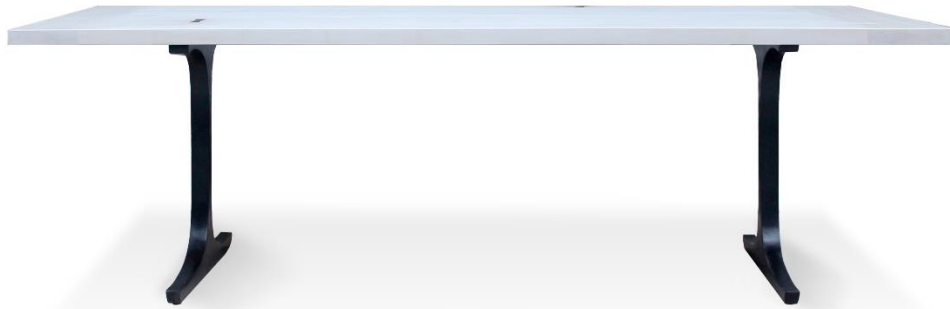

Butterfly Maple Table

Custom Furniture – Handmade in Brooklyn

This modern table is constructed from clear bleached and white washed maple with Ebony butterfly inlays. The blackened cast metal base serves to finish off the piece's sturdy construction, making for a design that's just as sophisticated as it is edgy.

Material: Maple & Blackened Metal

Dimensions: 108" L x 42" W x 30" H

Made in DUMBO

MARK JUPITER

191 Plymouth Street, 11201 Brooklyn
Email: mark@markjupiter.com Phone: 718-401-6600
www.markjupiter.com