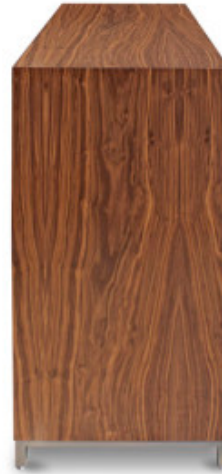

Walnut Office Cabinet

Custom Furniture - Handmade in Brooklyn

Material: American Black Walnut. Steel tube base

Dimensions: 60" H x 60" W x 20" D

(Available in custom sizes with multiple finishes and species)