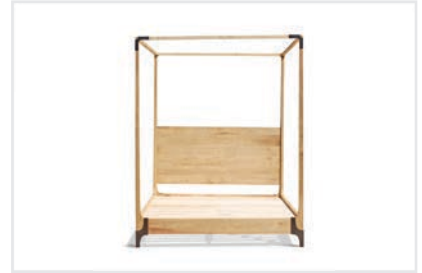

MARK JUPITER

CRAFTED IN DUMBO

Bracketed Bed

Available in all Standard Finishes
Custom sizes and finishes upon request

Showroom

202 Plymouth Street
(between Jay and Bridge Street)
11201 Brooklyn (DUMBO)

Showroom Hours: