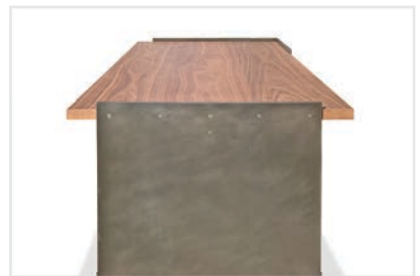

MARK JUPITER

CRAFTED IN DUMBO

Captain's Desk

Standard Dimensions:

L 60" x D 30" x H 30"

L 72" x D 30" x H 30"

Available in all Standard Finishes
Custom sizes and finishes upon request

Showroom