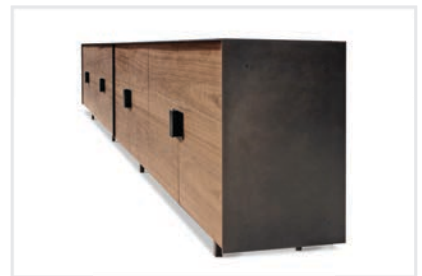

MARK JUPITER

CRAFTED IN DUMBO

Cladded Credenza

Standard Dimensions:

L 60" x D 18" or 22" x H 28" or 32"

L 72" x D 18" or 22" x H 28" or 32"

L 84" x D 18" or 22" x H 28" or 32"

L 95" x D 18" or 22" x H 28" or 32"

L 120" x D 18" or 22" x H 28" or 32"

Available in all Standard Finishes
Custom sizes and finishes upon request

Showroom

202 Plymouth Street
(between Jay and Bridge Street)
11201 Brooklyn (DUMBO)

Showroom Hours: