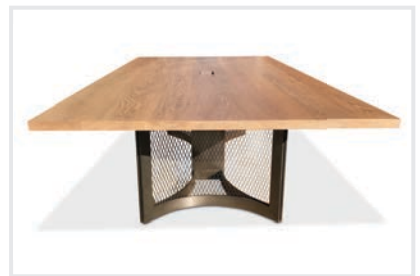

MARK JUPITER

CRAFTED IN DUMBO

Cristo Conference Table

The iconic Conference Table is considered one of the main components of brand expression and Corporate Ethos. Bringing this impactful element of any environment to life is a deep passion of the Mark Jupiter team.

Standard Dimensions:

- L 72" x D 42" to 60" x H 30"
- L 84" x D 42" to 60" x H 30"
- L 96" x D 42" to 60" x H 30"
- L 108" x D 42" to 60" x H 30"
- L 120" x D 42" to 60" x H 30"
- L 132" x D 42" to 60" x H 30"
- L 144" x D 42" to 60" x H 30"
- L 156" x D 42" to 60" x H 30"
- L 168" x D 42" to 60" x H 30"
- L 180" x D 42" to 60" x H 30"
- L 192" x D 42" to 60" x H 30"
- L 204" x D 42" to 60" x H 30"
- L 216" x D 42" to 60" x H 30"
- L 228" x D 42" to 60" x H 30"
- L 240" x D 42" to 60" x H 30"
- Up to 40' long x 84" Wide