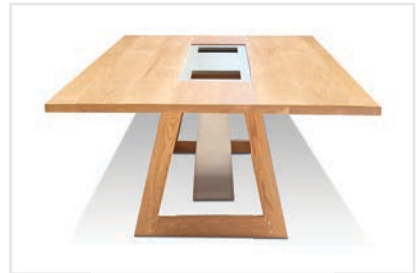

MARK JUPITER

CRAFTED IN DUMBO

DUMBO Conference Table

The iconic Conference Table is considered one of the main components of brand expression and Corporate Ethos. Bringing this impactful element of any environment to life is a deep passion of the Mark Jupiter team.

Standard Dimensions:

L 72" x D 42" to 60" x H 30"	L 144" x D 42" to 60" x H 30"	L 204" x D 42" to 60" x H 30"
L 84" x D 42" to 60" x H 30"	L 156" x D 42" to 60" x H 30"	L 216" x D 42" to 60" x H 30"
L 96" x D 42" to 60" x H 30"	L 168" x D 42" to 60" x H 30"	L 228" x D 42" to 60" x H 30"
L 108" x D 42" to 60" x H 30"	L 180" x D 42" to 60" x H 30"	L 240" x D 42" to 60" x H 30"
L 120" x D 42" to 60" x H 30"	L 192" x D 42" to 60" x H 30"	Up to 40' long x 84" Wide
L 132" x D 42" to 60" x H 30"		