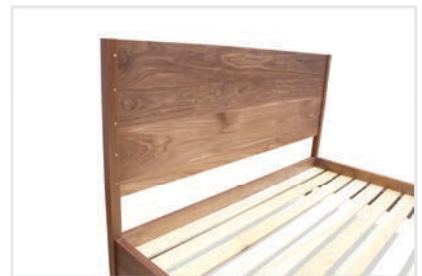

MARK JUPITER

CRAFTED IN DUMBO

Daisy Bed

Available in all Standard Finishes
Custom sizes and finishes upon request

Showroom

202 Plymouth Street
(between Jay and Bridge Street)
11201 Brooklyn (DUMBO)

Showroom Hours: