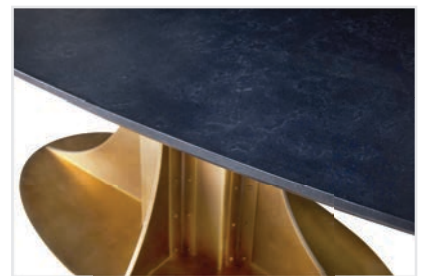

MARK JUPITER

CRAFTED IN DUMBO

Empire Dining Table

Standard Dimensions:

L 72" x W 42" or 44" x H 30"

L 84" x W 42" or 44" x H 30"

L 96" x W 42" or 44" x H 30"

L 108" x W 42" or 44" x H 30"

L 120" x W 42" or 44" x H 30"

L 132" x W 42" or 44" x H 30"

Available in all Standard Finishes

Custom sizes and finishes upon request

Showroom

202 Plymouth Street
(between Jay and Bridge Street)
11201 Brooklyn (DUMBO)