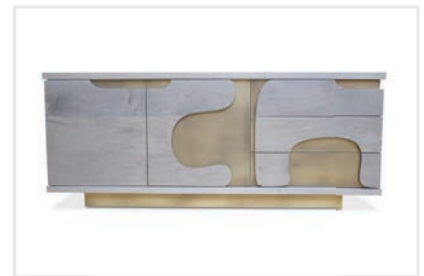

# MARK JUPITER

CRAFTED IN DUMBO

### Standard Dimensions:

L 60" x D 18" or 22" x H 28" or 32"

L 72" x D 18" or 22" x H 28" or 32"

L 84" x D 18" or 22" x H 28" or 32"

L 95" x D 18" or 22" x H 28" or 32"

L 120" x D 18" or 22" x H 28" or 32"