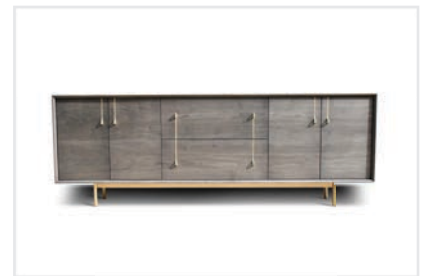

MARK JUPITER

CRAFTED IN DUMBO

Globus Credenza

Standard Dimensions:

L 60" x D 18" or 22" x H 28" or 32"

L 72" x D 18" or 22" x H 28" or 32"

L 84" x D 18" or 22" x H 28" or 32"

L 95" x D 18" or 22" x H 28" or 32"

L 120" x D 18" or 22" x H 28" or 32"

Available in all Standard Finishes

Custom sizes and finishes upon request

Showroom

202 Plymouth Street
(between Jay and Bridge Street)
11201 Brooklyn (DUMBO)

Showroom Hours: