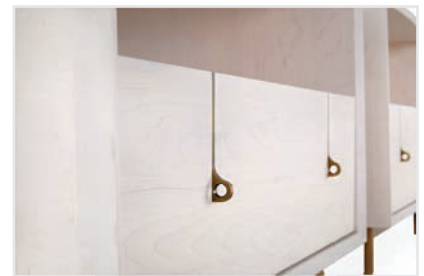

MARK JUPITER

CRAFTED IN DUMBO

Globus End Table

Standard Dimensions:

W 22" x D 20" x H 22" or 24"

W 26" x D 20" x H 22" or 24"

W 30" x D 20" x H 22" or 24"

Available in all Standard Finishes