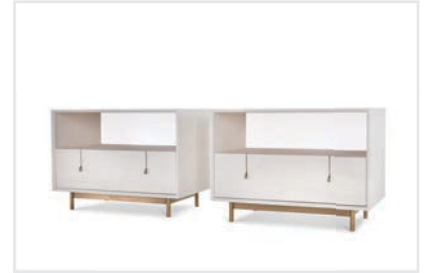

MARK JUPITER

CRAFTED IN DUMBO

Globus End Table

Standard Dimensions:

W 22" x D 20" x H 22" or 24"

W 26" x D 20" x H 22" or 24"

W 30" x D 20" x H 22" or 24"

Available in all Standard Finishes