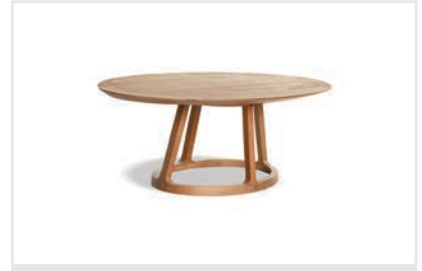

MARK JUPITER

CRAFTED IN DUMBO

Heather Coffee Table

Standard Dimensions:

L 36" x D 48" x H 14" or 17"

L 48" x D 48" x H 14" or 17"

L 52" x D 32" x H 14" x 17"

L 60" x D 36" x H 14" or 17"

Available in all Standard Finishes
Custom sizes and finishes upon request

Showroom

202 Plymouth Street
(between Jay and Bridge Street)
11201 Brooklyn (DUMBO)

Showroom Hours:

Weekdays 9:00am – 5:00pm
Weekends by appointment only