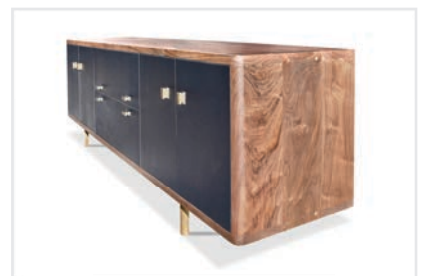

MARK JUPITER

CRAFTED IN DUMBO

Jointed Credenza

Standard Dimensions:

L 60" x D 18" or 22" x H 28" or 32"

L 72" x D 18" or 22" x H 28" or 32"

L 84" x D 18" or 22" x H 28" or 32"

L 95" x D 18" or 22" x H 28" or 32"

L 120" x D 18" or 22" x H 28" or 32"

Available in all Standard Finishes

Custom sizes and finishes upon request

Showroom

202 Plymouth Street
(between Jay and Bridge Street)
11201 Brooklyn (DUMBO)

Showroom Hours: