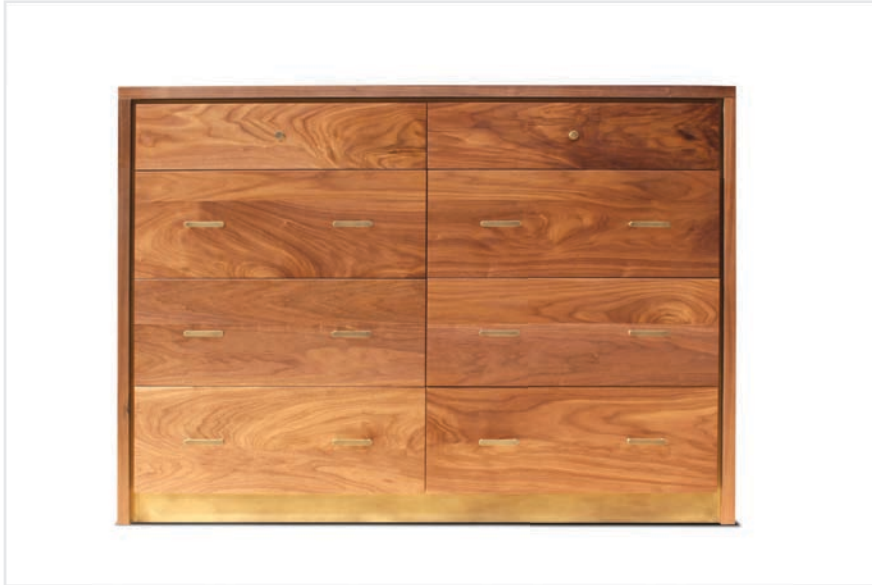

MARK JUPITER

CRAFTED IN DUMBO

Jointed Dresser

Standard Dimensions:

L 48" x D 22" x H 36" or 42"

L 60" x D 22" x H 36" or 42"

L 72" x D 22" x H 36" or 42"

Available in all Standard Finishes