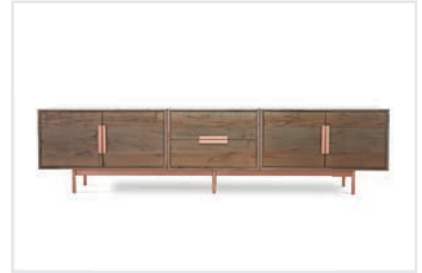

# MARK JUPITER

CRAFTED IN DUMBO

## Modulated Credenza

### Standard Dimensions:

L 60" x D 18" or 22" x H 28" or 32"

L 72" x D 18" or 22" x H 28" or 32"

L 84" x D 18" or 22" x H 28" or 32"

L 95" x D 18" or 22" x H 28" or 32"

L 120" x D 18" or 22" x H 28" or 32"