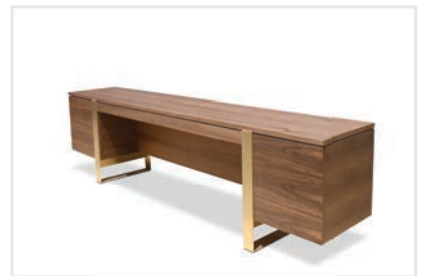

MARK JUPITER

CRAFTED IN DUMBO

Sherman Credenza

Standard Dimensions:

L 60" x D 18" or 22" x H 28" or 32"

L 72" x D 18" or 22" x H 28" or 32"

L 84" x D 18" or 22" x H 28" or 32"

L 95" x D 18" or 22" x H 28" or 32"

L 120" x D 18" or 22" x H 28" or 32"

Available in all Standard Finishes
Custom sizes and finishes upon request

Showroom

202 Plymouth Street
(between Jay and Bridge Street)
11201 Brooklyn (DUMBO)

Showroom Hours: