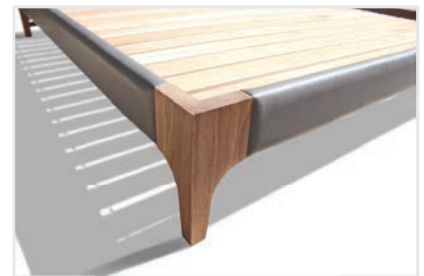

MARK JUPITER

CRAFTED IN DUMBO

Stillwater Bed

Available in all Standard Finishes
Custom sizes and finishes upon request

Showroom

202 Plymouth Street
(between Jay and Bridge Street)
11201 Brooklyn (DUMBO)

Showroom Hours: