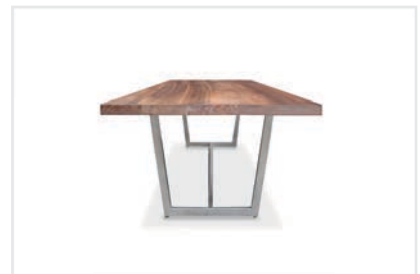

# MARK JUPITER

CRAFTED IN DUMBO

## Trappa Dining Table

### Standard Dimensions:

L 72" x W 42" or 44" x H 30"

L 84" x W 42" or 44" x H 30"

L 96" x W 42" or 44" x H 30"

L 108" x W 42" or 44" x H 30"

L 120" x W 42" or 44" x H 30"

L 132" x W 42" or 44" x H 30"

Available in all Standard Finishes