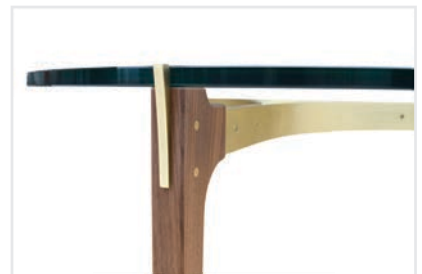

# MARK JUPITER

CRAFTED IN DUMBO

---

## Whitty Coffee Table

### Standard Dimensions:

D 42" x H 17"

D 48" x H 17"

D 54" x H 17"

D 60" x H 17"

Available in all Standard Finishes  
Custom sizes and finishes upon request

---