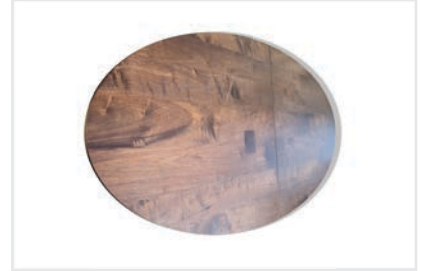

MARK JUPITER

CRAFTED IN DUMBO

Jigsaw Dining Table

Standard Dimensions:

L 72" x W 42" or 44" x H 30"

L 84" x W 42" or 44" x H 30"

L 96" x W 42" or 44" x H 30"

L 108" x W 42" or 44" x H 30"

L 120" x W 42" or 44" x H 30"

L 132" x W 42" or 44" x H 30"

Available in all Standard Finishes

Custom sizes and finishes upon request

Showroom

202 Plymouth Street
(between Jay and Bridge Street)
11201 Brooklyn (DUMBO)