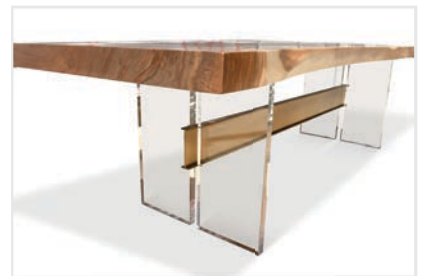

MARK JUPITER

CRAFTED IN DUMBO

Metropolitan Dining Table

Standard Dimensions:

L 72" x W 42" or 44" x H 30"

L 84" x W 42" or 44" x H 30"

L 96" x W 42" or 44" x H 30"

L 108" x W 42" or 44" x H 30"

L 120" x W 42" or 44" x H 30"

L 132" x W 42" or 44" x H 30"

Available in all Standard Finishes

Custom sizes and finishes upon request

Showroom

202 Plymouth Street
(between Jay and Bridge Street)
11201 Brooklyn (DUMBO)