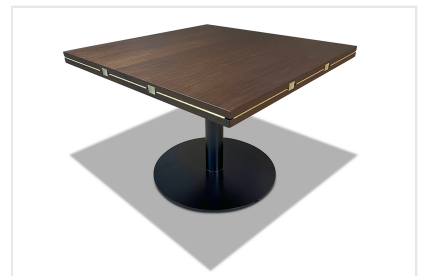

## Flip Top Cafe Table

### Standard Dimensions:

L 24" x D 24" x H 30"

L 30" x D 30" x H 30"

L 36" x D 36" x H 30"

L 42" x D 42" x H 30"

L 48" x D 48" x H 30"

Available in all Standard Finishes  
Custom sizes and finishes upon request