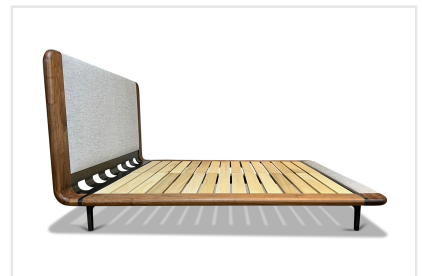

MARK JUPITER

CRAFTED IN DUMBO

Heart King Bed

Available in all Standard Finishes
Custom sizes and finishes upon request

Showroom

202 Plymouth Street
(between Jay and Bridge Street)
11201 Brooklyn (DUMBO)

Showroom Hours: